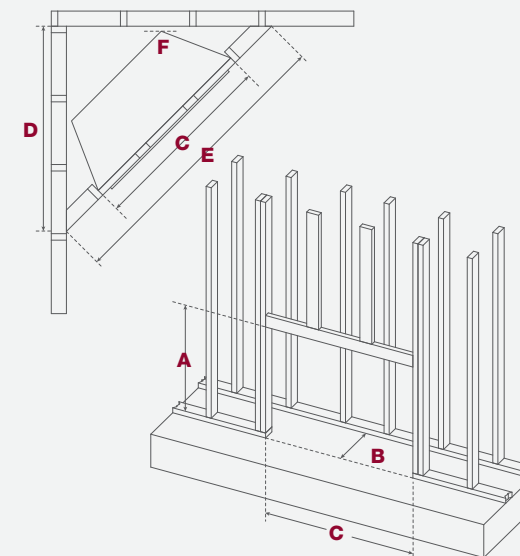

DELRAY FRAMING

	A	B	C	D	E	F
DRL3615	34	14 1/4	43 3/8	47 1/2	67 1/8	1/2
DRL4815	34	14 1/4	55 3/8	56 1/8	79 1/4	1/2

Header must be turned on edge

The perfect companion to today's design trends of minimalism and clean lines