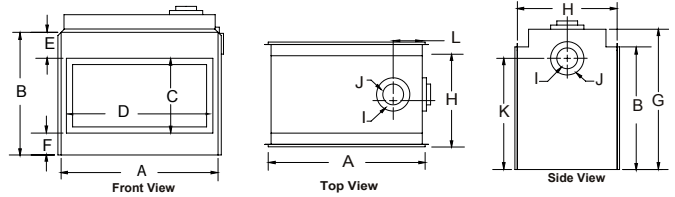

Unit Dimensions