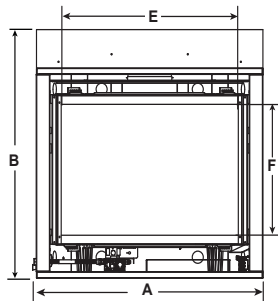

Meridian Platinum shown with fade-resistant black glass interior, contemporary rectangular front in Bronze and custom surround

TECHNICAL SPECIFICATIONS

MODEL	FRONT WIDTH (A)		HEIGHT (B)		DEPTH (C)		REAR WIDTH (D)		GLASS SIZE (E X F)	BTU/HR INPUT
	ACTUAL	FRAMING	ACTUAL	FRAMING	ACTUAL	FRAMING	ACTUAL	FRAMING		
MERID36	41" (1041mm)	42" (1067mm)	40-7/8" (1038mm)	40-1/8" (1019mm)	21" (533mm)	22" (559mm)	28-1/2" (724mm)	42" (1067mm)	32" x 21-9/16" (813mm x 548mm)	30,000 (NG) / 29,000 (LP)
MERID42	48" (1219mm)	49" (1245mm)	42-7/8" (1089mm)	42-1/8" (1070mm)	21" (533mm)	22" (559mm)	35-1/2" (902mm)	49" (1245mm)	39" x 23-5/8" (991mm x 600mm)	35,000 (NG) / 34,000 (LP)
MERIDPLA36	41" (1041mm)	42" (1067mm)	40-7/8" (1038mm)	40-1/8" (1019mm)	21" (533mm)	22" (559mm)	28-1/2" (724mm)	42" (1067mm)	32" x 21-9/16" (813mm x 548mm)	35,000 (NG) / 34,000 (LP)
MERIDPLA42	48" (1219mm)	49" (1245mm)	42-7/8" (1089mm)	42-1/8" (1070mm)	21" (533mm)	22" (559mm)	35-1/2" (902mm)	49" (1245mm)	39" x 23-5/8" (991mm x 600mm)	40,000 (NG) / 37,000 (LP)

Note: Refer to installation manual for zero clearance install guidelines.

Front View

Top View

Left Side View

Right Side View

Efficiencies

EnerGuide (CSA P.4.1-15)

EnerGuide is the official Government of Canada mark associated with the labelling and rating of the energy consumption or energy efficiency of specific products.