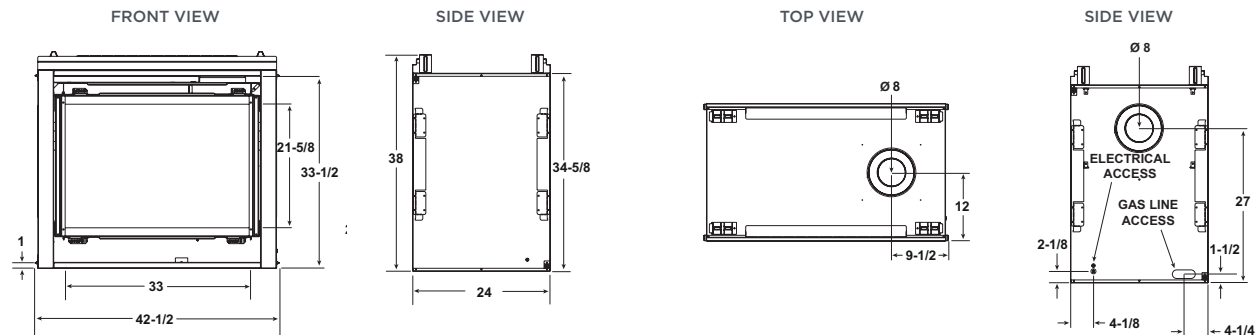

SEE-THROUGH 36"

MODEL	FRONT WIDTH		BACK WIDTH		HEIGHT		DEPTH		GLASS SIZE	BTU/HOUR INPUT
	UNIT	FRAMING	UNIT	FRAMING	UNIT	FRAMING	UNIT	FRAMING		
ST-36TR (IFT) ST-36TRB (IFT)	42-1/2 [1080]	43 [1092]	42-1/2 [1080]	43 [1092]	38 [965]	38-1/8 [968]	24 [610]	23 [584]	33 X 21-5/8 [838 X 549]	21,000 - 38,000