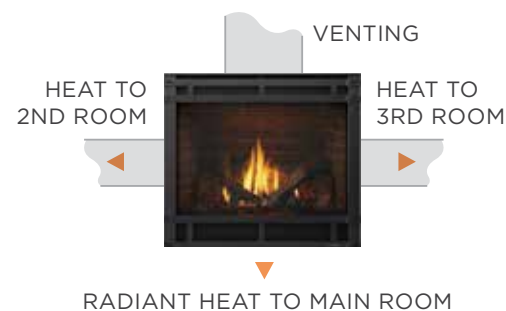

A clean look that reflects the fire and never gets dull. Just like this black glass interior. It's hot. And looks that way, too. For the life of your fireplace.

DIRECT VENT TECHNOLOGY

With direct vent fireplaces and inserts, 100% of combustion exhaust and fumes are removed from your home. These sealed fireplaces provide optimal heat, conserve energy and ensure clean, safe indoor air quality.

HEAT MANAGEMENT

Bring the warmth from your fireplace to the rest of your home, up to 20 feet away. Heat management technology can redirect up to 50% of the heat to another area, also reducing wall temperatures above the fireplace. Choose between a **Heat-Zone kit** to transfer heat where you want it, or utilizing your existing furnace ductwork with a **Heat Duct kit**.

POWER VENTING TECHNOLOGY

Fireplaces aren't just for exterior walls. A fan-powered accessory with slim venting can zigzag throughout your home—up, down, over or under—making it possible to install a gas fireplace virtually anywhere. This ensures safe fireplace operation and the best flames. Check with your local hearth professional to determine if your home or fireplace could benefit from power venting technology.

Draw heat from your fireplace and direct it outside, up to 25 feet away. When a **Heat Out kit** is run continuously on high, it can redirect up to 40% of the heat off the fireplace, also reducing wall temperatures above the fireplace.