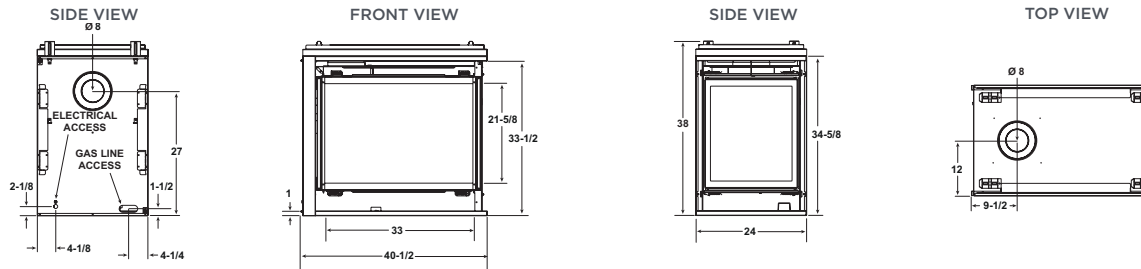

SPECIFICATIONS, CONT'D

PIER

MODEL	FRONT WIDTH		BACK WIDTH		HEIGHT		DEPTH		GLASS SIZE	BTU/HOUR INPUT
	UNIT	FRAMING	UNIT	FRAMING	UNIT	FRAMING	UNIT	FRAMING		
PIER-36TR (IFT) PIER-36TRB (IFT)	40-1/2	40	40-1/2	40	38	38-1/8	24	23	33 X 21-5/8 [838 X 549]	21,000 - 38,000

CORNER

MODEL	FRONT WIDTH		BACK WIDTH		HEIGHT		DEPTH		GLASS SIZE	BTU/HOUR INPUT
	UNIT	FRAMING	UNIT	FRAMING	UNIT	FRAMING	UNIT	FRAMING		
LCOR-36IN RCOR-36IN	40-1/2	40	40-1/2	40	38	38-1/8	24-1/2	24	33 X 21-5/8 [838 X 549]	21,000 - 38,000