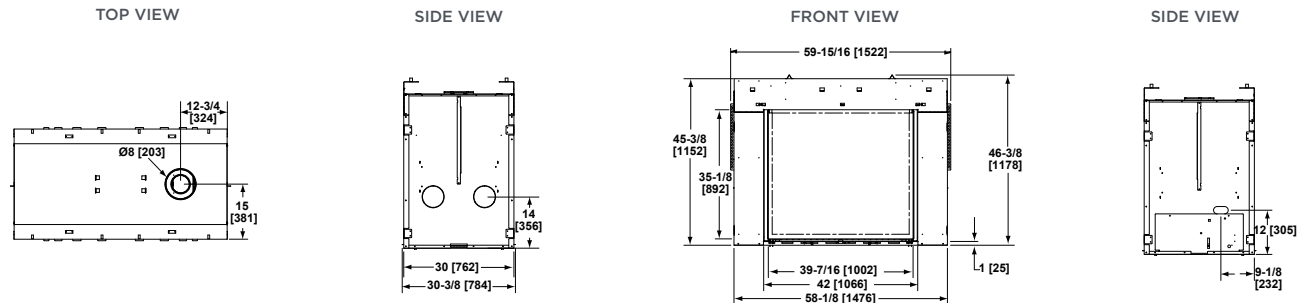

SPECIFICATIONS

ESCAPE SEE-THROUGH

MODEL	FRONT WIDTH		BACK WIDTH		HEIGHT		DEPTH		GLASS SIZE	BTU/HOUR INPUT
	UNIT	FRAMING	UNIT	FRAMING	UNIT	FRAMING	UNIT	FRAMING		
ESCAPE SEE-THROUGH (IFT)	59-15/16 [1522]	60-1/4 [1530]	59-15/16 [1524]	60-1/4 [1530]	46-3/8 [1178]	46-1/2 [1181]	30 [762]	30 [762]	39-7/16 x 35-1/8 [1002 X 892]	43,500 - 57,500