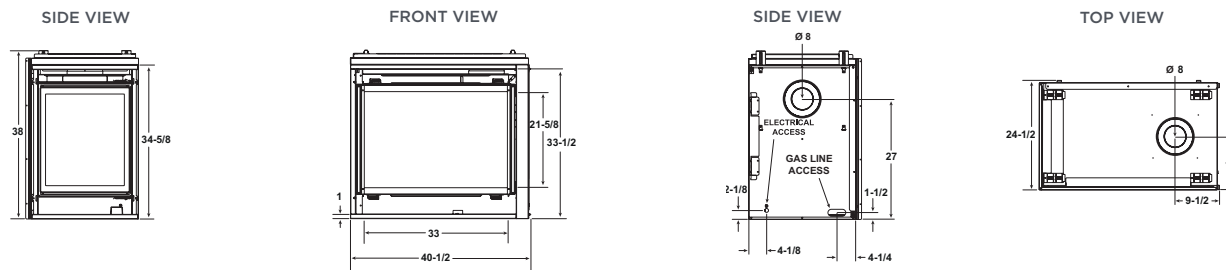

For complete information on this model, please contact us at:

HEAT & GLO

No one builds a better fire

Web: heatnglo.com
E-mail: info@heatnglo.com

[facebook.com/HeatandGlo](https://www.facebook.com/HeatandGlo)
twitter.com/HeatandGlo
[youtube.com/HeatandGlo](https://www.youtube.com/HeatandGlo)

LIMITED LIFETIME WARRANTY*
The strongest in the industry, Heat & Glo® provides a limited lifetime warranty on the most important aspects: firebox and heat exchanger.

*For full warranty details, go to www.heatnglo.com. Fireplace glass and other surfaces get extremely HOT and can cause severe burns if touched. Do not remove the protective safety screen from the front of the glass. Keep a safe distance away. To learn more visit www.heatnglo.com/fireplacesafety.

UL US LISTED

Canadi
ENERGUIDE

HNG-1034U-0619