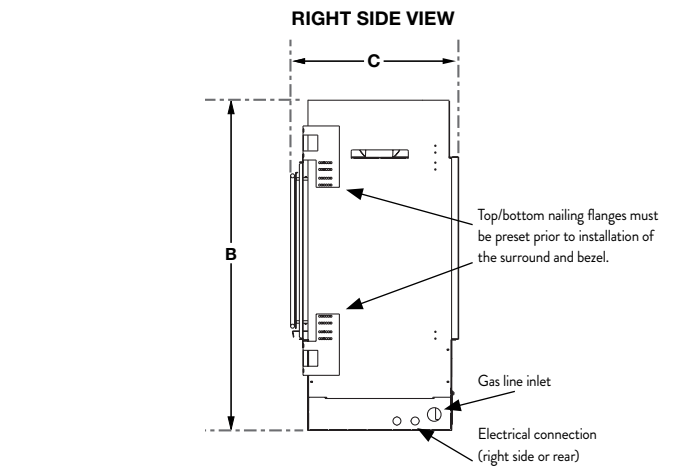

APPLIANCE SPECIFICATIONS

	RHAPSODY 42	RHAPSODY 54
A	53-3/4"	65-3/4"
B	32-1/2"	36-3/8"
C	18-1/2"	18-1/2"
D	44-1/8"	56-1/8"
E	15-3/4"	19-3/4"

FIREPLACE EFFICIENCIES

MODEL	FUEL	BTU/HR	AFUE**	P4/ENERGUIDE*
RHAPSODY 42	NG	19,500/27,000	67%	61%
RHAPSODY 54	NG	26,000/37,000	70.2%	66.9%

*Intermittent ignition systems

**Annual Fuel Utilization Efficiency (AFUE) is the recognized U.S. rating system for the total efficiency of heating products.

astria
FIREPLACES™

© 2014 Innovative Hearth Products

785419M 08/14

Visit us online

Astria.us.com