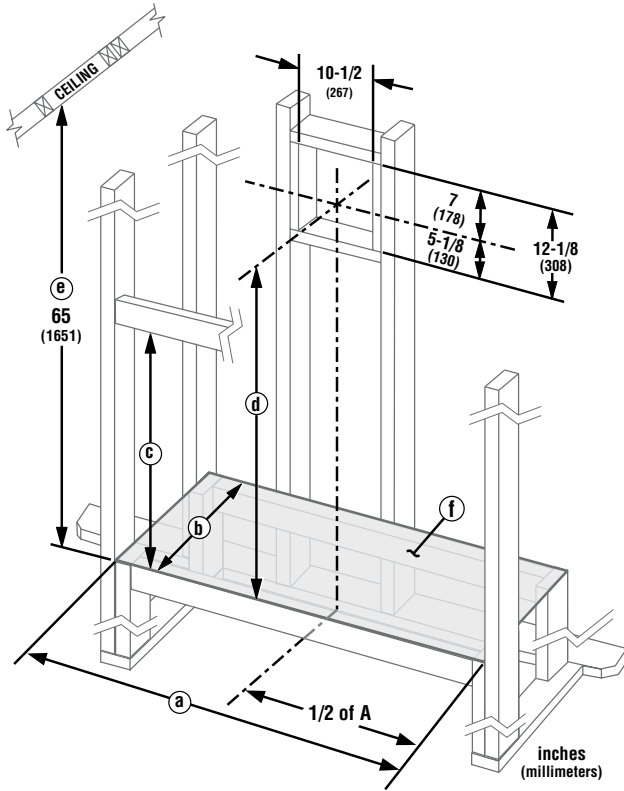

FLAT WALL FRAMING SPECIFICATIONS

	RHAPSODY 42	RHAPSODY 54
A	53-3/4"	65-3/4"
B	18-1/2"	18-1/2"
C	42"	46-3/4"
D	50-3/8"	48-1/4"
E	Minimum height from appliance base front to ceiling	
F	Mounting platform required	