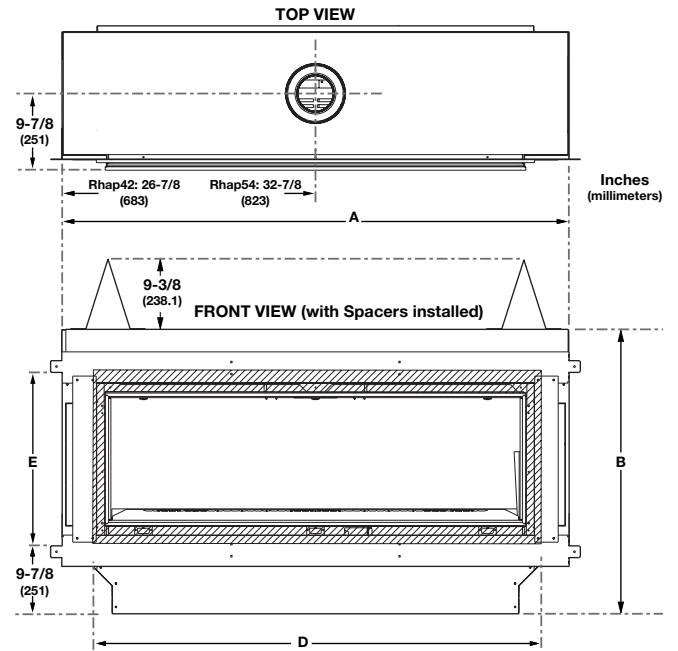

APPLIANCE SPECIFICATIONS

	RHAPSODY 42	RHAPSODY 54
A	53-3/4"	65-3/4"
B	32-1/2"	36-3/8"
C	18-1/2"	18-1/2"
D	44-1/8"	56-1/8"
E	15-3/4"	19-3/4"

FIREPLACE EFFICIENCIES

MODEL	FUEL	BTU/HR	AFUE**	P4/ENERGUIDE*
RHAPSODY 42	NG	19,500/27,000	67%	61%
RHAPSODY 54	NG	26,000/37,000	70.2%	66.9%

*Intermittent ignition systems

**Annual Fuel Utilization Efficiency (AFUE) is the recognized U.S. rating system for the total efficiency of heating products.

astria
FIREPLACES™

© 2014 Innovative Hearth Products

785419M 08/14

Visit us online

Astria.us.com