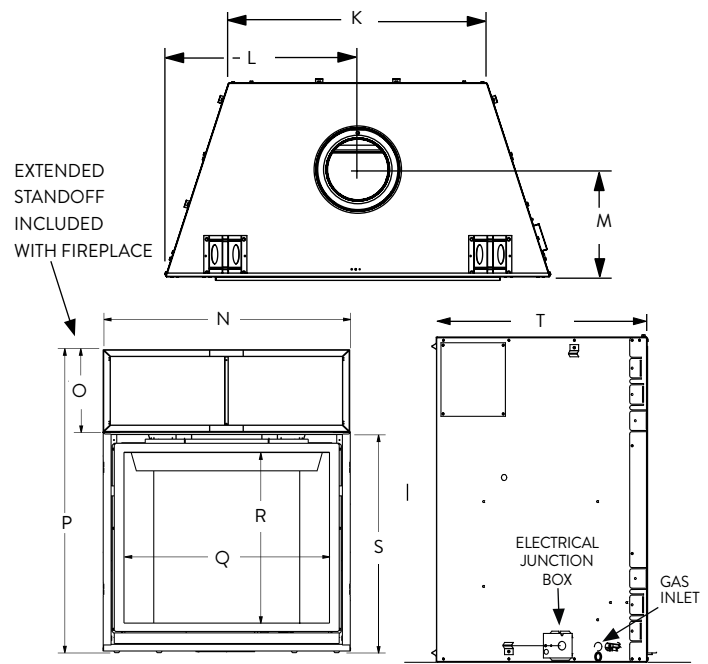

APPLIANCE SPECIFICATIONS

	ENVY 35	ENVY 40	ENVY 45
K	22"	27"	32"
L	19-5/8"	22-1/8"	24-5/8"
M	14-3/4"	14-3/4"	14-3/4"
N	39-1/4"	44-1/4"	49-1/4"
O	15-1/2"	15-1/2"	15-1/2"
P	44-3/4"	48-1/2"	52-1/4"
Q	28-3/4"	33-3/4"	38-3/4"
R	24-3/4"	28"	32-1/4"
S	29-1/4"	33"	36-3/4"
T	23"	23"	23"

FIREPLACE EFFICIENCIES

MODEL	FUEL	BTU/HR	ENERGUIDE*	AFUE**
ENVY 35	NG	15,500/35,500	52.7%	70.6%
ENVY 40	NG	15,500/41,500	54.5%	71.7%
ENVY 45	NG	18,500/47,000	58.3%	70.7%

*Intermittent ignition systems

**Annual Fuel Utilization Efficiency (AFUE) is the recognized U.S. rating system for the total efficiency of heating products.