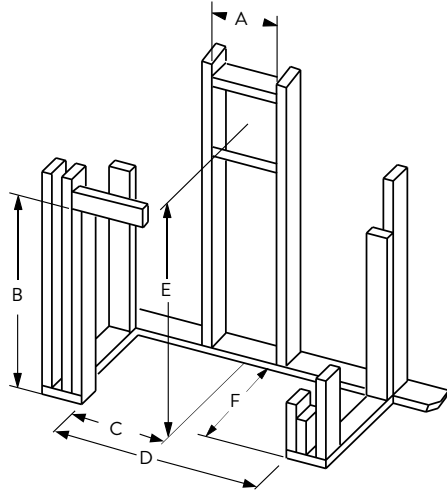

Choose a free-standing decorative screen.

Classic Screen

FLAT WALL FRAMING SPECIFICATIONS

	ENVY 35	ENVY 40	ENVY 45
A	10-1/2"	10-1/2"	10-1/2"
B	45"	48-3/4"	52-1/2"
C	19-7/8"	22-3/8"	24-7/8"
D	39-3/4"	44-3/4"	49-3/4"
E	46-3/4"	50-1/2"	54-1/4"
F	24"	24"	24"