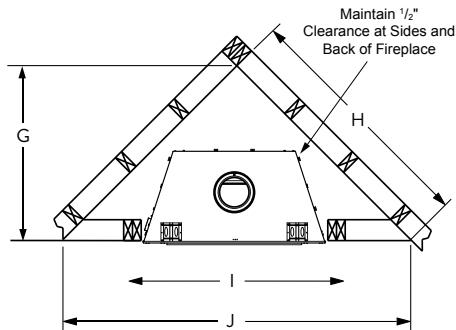

Choose a free-standing decorative screen.

Classic Screen

FLAT WALL FRAMING SPECIFICATIONS

	ENVY 35	ENVY 40	ENVY 45
A	10-1/2"	10-1/2"	10-1/2"
B	45"	48-3/4"	52-1/2"
C	19-7/8"	22-3/8"	24-7/8"
D	39-3/4"	44-3/4"	49-3/4"
E	46-3/4"	50-1/2"	54-1/4"
F	24"	24"	24"

CORNER FRAMING SPECIFICATIONS

	ENVY 35	ENVY 40	ENVY 45
G	34"	36-1/2"	39"
H	48-1/8"	51-3/4"	55-1/8"
I	39-3/4"	44-3/4"	49-3/4"
J	68"	73"	78"

IMPORTANT NOTES:

As with any heating appliance, fireplace or stove, this appliance is extremely hot during operation. Read and understand all operating instructions before using this appliance. For further information, consult your dealer. Local conditions, such as elevation, wind, vent configuration and choice of fuel will affect overall appearance of the fire and heating performance. Performance can also vary with home design and insulation, climate, condition and type of fuel used, appliance location, burn rate, accessories chosen, chimney installation and how the appliance is operated.