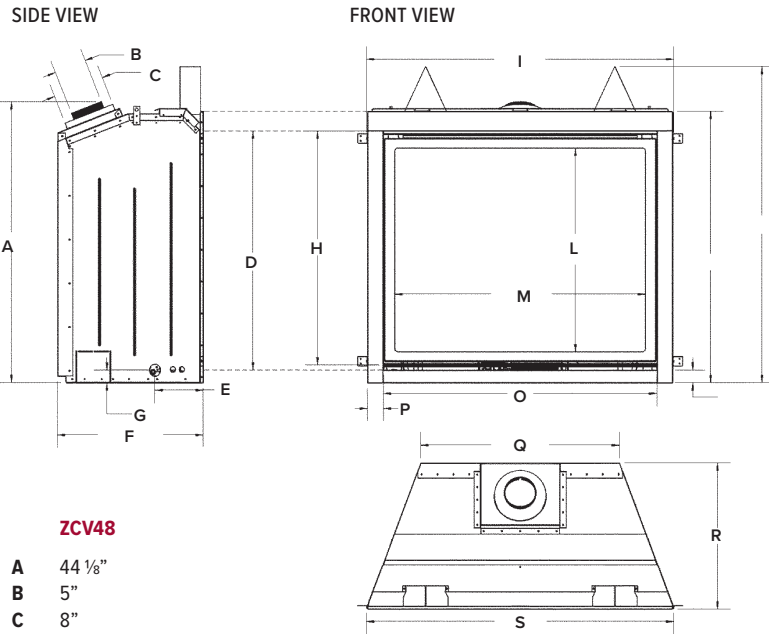

TOP VIEW

FRAMING DIMENSIONS

	ZCV39	ZCV42
HEIGHT		
Actual	37 3/4"	40 7/8"
Framing	37 7/8"	41"
FRONT WIDTH		
Actual	39 3/8"	42 3/8"
Framing	39 1/2"	42 1/2"
DEPTH		
Actual	18 3/8"	18 3/8"
Framing	18 1/2"***	18 1/2"***

Unit Illustrated: ZCV42NE2, MQ42D Driftwood Log Set, ZCV42GT Glass Tray, ZCV42PL Porcelain Reflective Liner, ZCV42S1BL Surround (Hearth Mount 4" Wide).

BENTLEY 48

Go **BIG**

When the view is this big, it must be the **Bentley 48**. This big brother of the popular Bentley by Marquis is getting some serious attention and lots of second looks from home owners wanting to enjoy a statement fireplace. An expansive glass viewing area and beautiful designer options allow you to customize the look to your own style. Take the chill out of the room with this heater-rated fireplace, and bask in some serious warmth.

BENTLEY 48 PRODUCT DIMENSIONS

ZCV48

A	44 1/8"
B	5"
C	8"
D	37 9/16"
E	7 5/8"
F	22 15/16"
G	1 15/16"
H	36 3/4"
I	48 3/8"
J	49 11/16"
K	42 11/16"
L	32"
M	39 7/16"
N	2"
O	43"
P	2 1/2"
Q	31 5/16"
R	23"
S	48 3/8"

TOP VIEW

FRAMING DIMENSIONS

ZCV48

HEIGHT	
Actual	49 11/16"
Framing	49 3/4"
FRONT WIDTH	
Actual	48 3/8"
Framing	48 1/2"
DEPTH	
Actual	22 15/16"
Framing	24 9/16"***

***Dependent of finishing material used

SURROUNDS