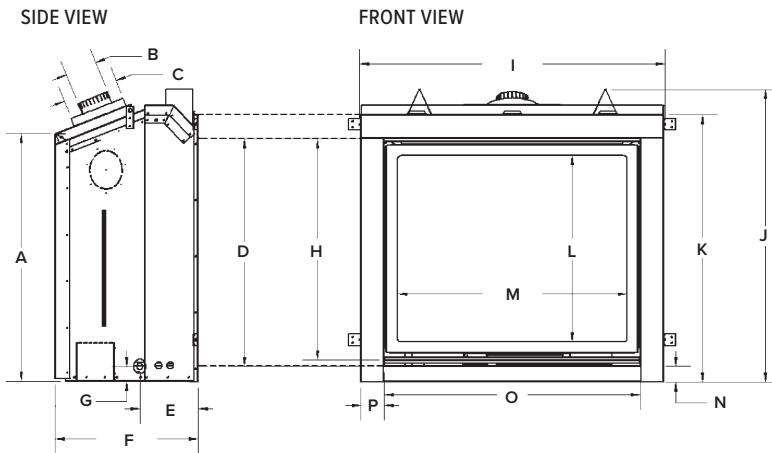

BENTLEY 39/42 PRODUCT DIMENSIONS

ZCV39 ZCV42

A	32"	35 1/8"
B	4"	4"
C	7"	7"
D	29 3/8"	32 1/2"
E	7 1/2"	7 9/16"
F	18 3/8"	18 7/16"
G	1 15/16"	1 15/16"
H	28 9/16"	31 11/16"
I	39 3/8"	42 7/16"
J	37 11/16"	40 13/16"
K	34 1/2"	37 5/8"
L	24 1/16"	27 3/16"
M	29 5/8"	33 11/16"
N	2"	2"
O	33"	37 1/16"
P	3"	2 1/2"
Q	24 1/4"	27 7/8"
R	18 7/16"	18 7/16"
S	6 7/8"	6 7/8"
T	39 3/8"	42 7/16"

TOP VIEW

FRAMING DIMENSIONS

	ZCV39	ZCV42
HEIGHT		
Actual	37 3/4"	40 7/8"
Framing	37 7/8"	41"
FRONT WIDTH		
Actual	39 3/8"	42 3/8"
Framing	39 1/2"	42 1/2"
DEPTH		
Actual	18 3/8"	18 3/8"
Framing	18 1/2"***	18 1/2"***