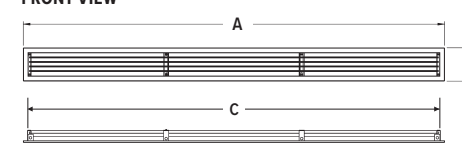

OPTIONAL FRONT ENCLOSURE GRILL – VL60EG

FRONT VIEW

- A 61 3/4"
- B 4 7/8"
- C 60 1/2"
- D 3 1/2"