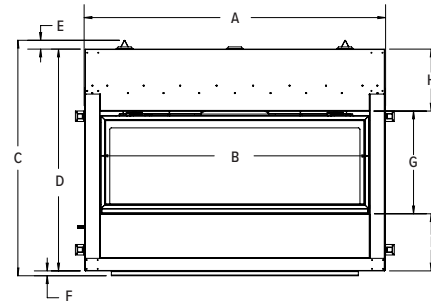

SERENE 60 PRODUCT DIMENSIONS

FRONT VIEW

SIDE VIEW

- A 66 3/16"
- B 61 1/8"
- C 39 9/16"
- D 38 5/16"
- E 1/2"
- F 3/4"
- G 19 15/16"
- H 9 9/16"
- I 8 13/16"
- J 53 3/8"
- K 19 3/8"
- L 11 9/16"
- M 33 1/16"
- N 35 3/4"
- O 18 3/4"
- P 2 1/16"
- Q 3 3/16"