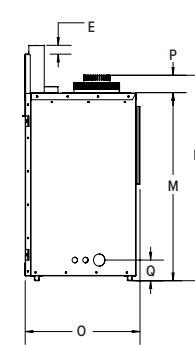

- A 46 5/8"
- B 41 5/8"
- C 38 5/8"
- D 35 1/16"
- E 2 1/4"
- F 3/4"
- G 15 7/8"
- H 11"
- I 8 13/16"
- J 34 5/8"
- K 17 3/4"
- L 11 1/16"
- M 29 1/16"
- N 31 1/16"
- O 17 3/4"
- P 2 1/16"
- Q 3 3/16"

SERENE 60 PRODUCT DIMENSIONS

FRONT VIEW

SIDE VIEW

- A 66 3/16"
- B 61 1/8"
- C 39 9/16"
- D 38 5/16"
- E 1/2"
- F 3/4"
- G 19 15/16"
- H 9 9/16"
- I 8 13/16"
- J 53 3/8"
- K 19 3/8"
- L 11 9/16"
- M 33 1/16"
- N 35 3/4"
- O 18 3/4"
- P 2 1/16"
- Q 3 3/16"

TOP VIEW

FIREPLACE DIMENSIONS

Width	Height	Depth
66 3/16"	39 9/16"	19 3/8"

FRAMING DIMENSIONS

Width	Height	Depth
67"	39 3/4"	19 1/4"

**dependent of finishing material used.*

OPTIONAL WALL SURROUND

FRONT VIEW