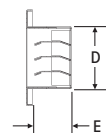

SERENE 47 PRODUCT DIMENSIONS

- A 46 5/8"
- B 41 5/8"
- C 38 5/8"
- D 35 1/16"
- E 2 1/4"
- F 3/4"
- G 15 7/8"
- H 11"
- I 8 13/16"
- J 34 5/8"
- K 17 3/4"
- L 11 1/16"
- M 29 1/16"
- N 31 1/16"
- O 17 3/4"
- P 2 1/16"
- Q 3 3/16"

FIREPLACE DIMENSIONS

Width	Height	Depth
46 5/8"	38 5/8"	17 3/4"

FRAMING DIMENSIONS

Width	Height	Depth
47"	38 3/4"	18 1/4"

*dependent of finishing material used.

OPTIONAL WALL SURROUND

- A 44 5/8"
- B 1 1/2"
- C 1 1/2"
- D 17 3/4"
- E 1"
- F 1 3/4"

OPTIONAL SIDE GRILL – VL60EGS

- A 16 3/16"
- B 7 7/8"
- C 6 7/16"
- D 1/4"
- E 15 7/16"
- F 2 9/16"

OPTIONAL FRONT ENCLOSURE GRILL – V46EG

SIDE VIEW

- A 47 13/16"
- B 3 13/16"
- C 46 9/16"
- D 2 1/2"
- E 1 9/16"