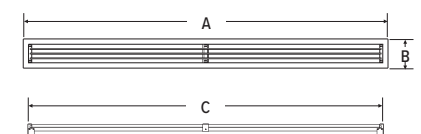

OPTIONAL FRONT ENCLOSURE GRILL – V46EG

FRONT VIEW

- A 47 13/16"
- B 3 13/16"
- C 46 9/16"
- D 2 1/2"
- E 1 9/16"