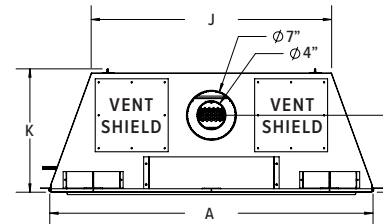

- A 46 5/8"
- B 41 5/8"
- C 38 5/8"
- D 35 1/16"
- E 2 1/4"
- F 3/4"
- G 15 7/8"
- H 11"
- I 8 13/16"
- J 34 5/8"
- K 17 3/4"
- L 11 1/16"
- M 29 1/16"
- N 31 1/16"
- O 17 3/4"
- P 2 1/16"
- Q 3 3/16"

TOP VIEW

FIREPLACE DIMENSIONS

Width	Height	Depth
46 5/8"	38 5/8"	17 3/4"

FRAMING DIMENSIONS

Width	Height	Depth
47"	38 3/4"	18 1/4"

*dependent of finishing material used.