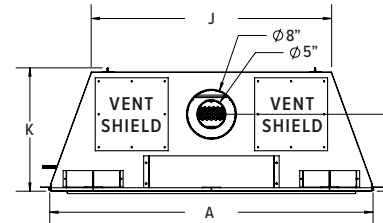

SERENE 60 PRODUCT DIMENSIONS

FRONT VIEW

SIDE VIEW

- A 66 3/16"
- B 61 1/8"
- C 39 9/16"
- D 38 5/16"
- E 1/2"
- F 3/4"
- G 19 15/16"
- H 9 9/16"
- I 8 13/16"
- J 53 3/8"
- K 19 3/8"
- L 11 9/16"
- M 33 1/16"
- N 35 3/4"
- O 18 3/4"
- P 2 1/16"
- Q 3 3/16"

TOP VIEW

FIREPLACE DIMENSIONS

Width	Height	Depth
66 3/16"	39 9/16"	19 3/8"

FRAMING DIMENSIONS

Width	Height	Depth
67"	39 3/4"	19 1/4"

**dependent of finishing material used.*

OPTIONAL WALL SURROUND

FRONT VIEW