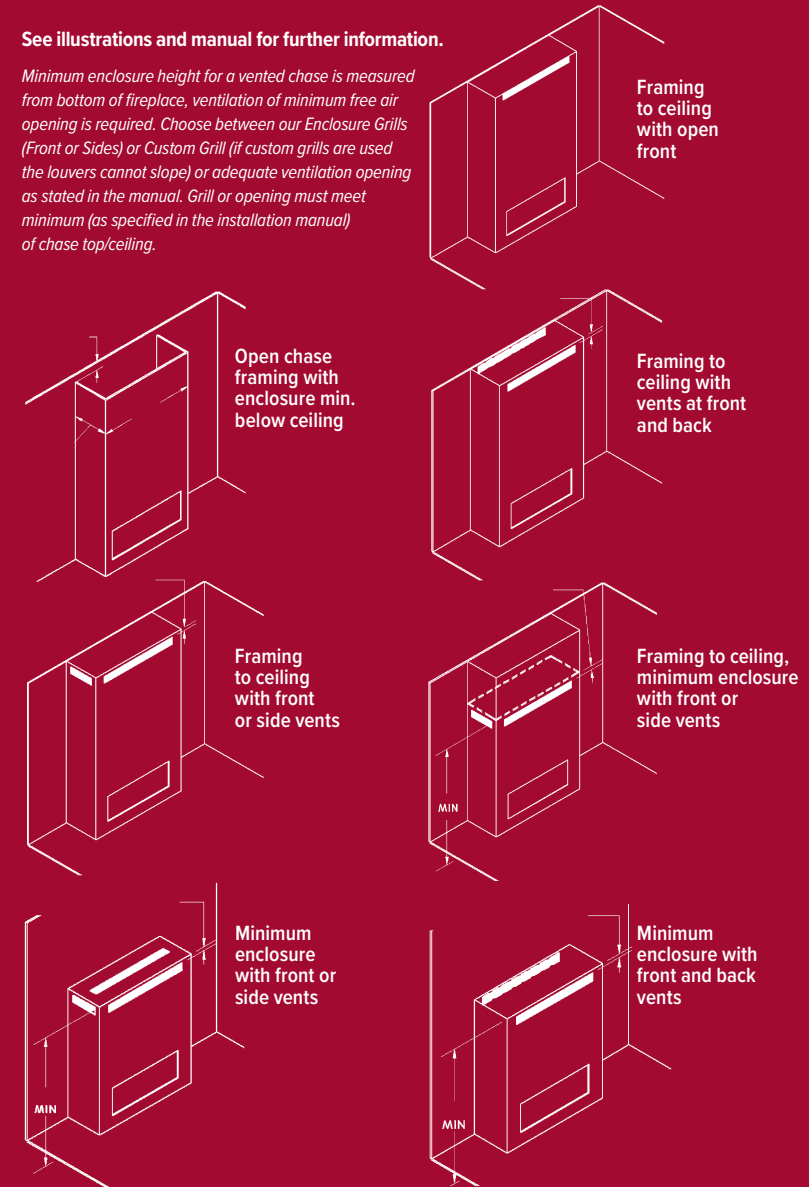

MQSTONE
Decorative
Stones

MQROCK2
Natural
Rock Set

MQROCK3
Multi-Colored
Rock Set

RBCB1
Multi-Colored
Cannonballs

VENTED CHASE OPTION

The chase of the appliance may be vented to achieve Cool Touch Walls or reduced Mantel Clearances. The following options are available to vent the chase:

- The top of the chase can be left open.
- A grill can be installed on the front of the chase.
- If the chase bumps out into the room, side grills can be installed on each side of the chase.

See illustrations and manual for further information.

Minimum enclosure height for a vented chase is measured from bottom of fireplace, ventilation of minimum free air opening is required. Choose between our Enclosure Grills (Front or Sides) or Custom Grill (if custom grills are used the louvers cannot slope) or adequate ventilation opening as stated in the manual. Grill or opening must meet minimum (as specified in the installation manual) of chase top/ceiling.