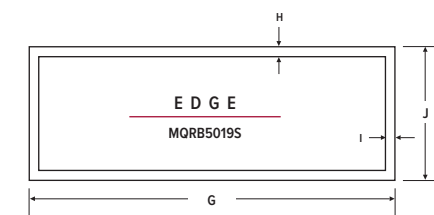

INFINITE Possibilities

A fabulously sleek stretch of dancing flames delivers infinite possibilities in this modern zero clearance gas fireplace by Marquis.

Visit www.marquisfireplaces.net to see the latest evolution in fireplaces.

Unit Illustrated: MQRB6961N Linear Multi-sided Direct Vent Fireplace (Natural Gas), MQRB69BK Back Shield Kit (for Single-Sided Viewing), MQRBD2 Driftwood Branches (3 Piece Set), MQROCK3 Rock Set (Contemporary Collection – Multi-Colored), MQEMBER Ember Chunks x2.

WALL SURROUND TRIM KIT

MQRB4436 MQRB5143 MQRB6961

A	49 7/8"	56 7/8"	74 7/8"
B	3 7/8"	3 7/8"	3 7/8"
C	4 3/8"	4 3/8"	4 3/8"
D	23 3/4"	23 3/4"	23 3/4"
E	1"	1"	1"
F	2 3/8"	2 3/8"	2 3/8"

MQRB4436 MQRB5143 MQRB6961

G	44 1/8"	51 1/8"	69 1/8"
H	1 1/2"	1 1/2"	1 1/2"
I	1 1/2"	1 1/2"	1 1/2"
J	19 1/8"	19 1/8"	19 1/8"
K	1"	1"	1"
L	2 3/8"	2 3/8"	2 3/8"