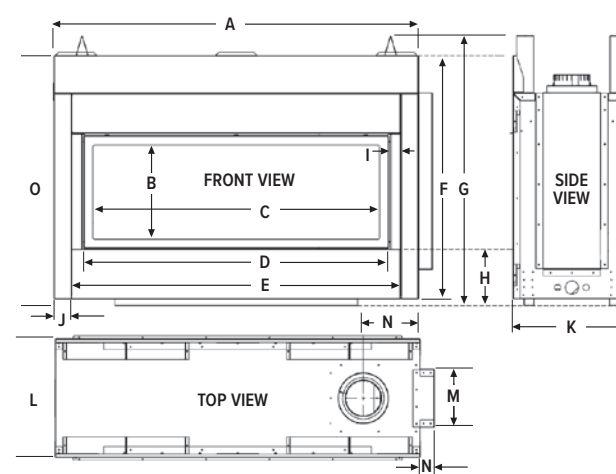

WALL SURROUND TRIM KIT

MQRB4436 MQRB5143 MQRB6961

A	49 7/8"	56 7/8"	74 7/8"
B	3 7/8"	3 7/8"	3 7/8"
C	4 3/8"	4 3/8"	4 3/8"
D	23 3/4"	23 3/4"	23 3/4"
E	1"	1"	1"
F	2 3/8"	2 3/8"	2 3/8"

MQRB4436 MQRB5143 MQRB6961

G	44 1/8"	51 1/8"	69 1/8"
H	1 1/2"	1 1/2"	1 1/2"
I	1 1/2"	1 1/2"	1 1/2"
J	19 1/8"	19 1/8"	19 1/8"
K	1"	1"	1"
L	2 3/8"	2 3/8"	2 3/8"

PRODUCT DIMENSIONS

MQRB4436 MQRB5143 MQRB6961

A	44 1/8"	A 51 1/8"	A 69 1/8"
B	13 1/4"	B 13 1/4"	B 13 1/4"
C	33 1/8"	C 40 1/8"	C 58 1/8"
D	36 1/4"	D 43 1/4"	D 61 1/4"
E	39"	E 46"	E 64 1/8"
F	34"	F 34"	F 38"
G	37 5/8"	G 37 5/8"	G 45 3/8"
H	7 7/8"	H 7 7/8"	H 7 7/8"
I	1 1/2"	I 1 1/2"	I 1 1/2"
J	2 1/2"	J 2 1/2"	J 2 1/2"
K	16 1/2"	K 16 1/2"	K 20 1/2"
L	16 1/2"	L 16 1/2"	L 20 1/2"
M	8 1/8"	M 8 1/8"	M 12 1/8"
N	2"	N 2"	N 2 7/8"
O	35"	O 35"	O 39"